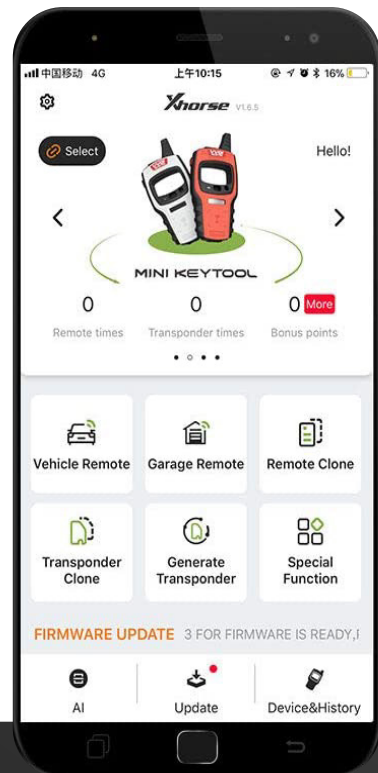

THE MOST COMPREHENSIVE DATABASE OF VEHICLES EVER

MINI KEY TOOL is equipped with rich database which covers remote pictures, transponder types, transponder data, key blanks, remote program, etc. With continuous upgrading, the database is built to satisfy the needs of locksmiths to the maximum extent.

Box

User's Manual

1PC x CERTIFICATE

Mini Key Tool

USB Cable

Remote Programming Cable

APP CONTROL: HIGH-TECH MADE SIMPLE

Download Xhorse APP and connect to VVDI MINI KEY TOOL via Bluetooth or WIFI. Users can finish various works directly on smartphone, which provides greater convenience when working outside.