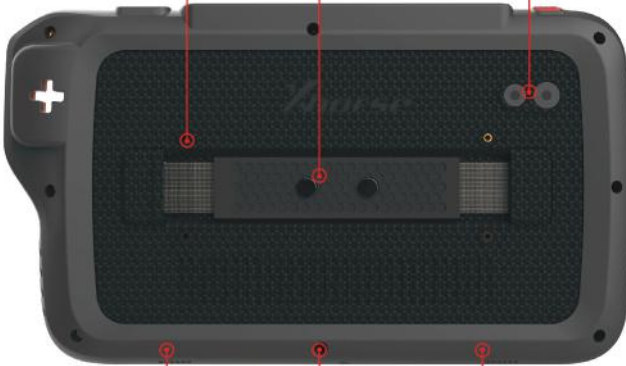

# ACCESSORIES

Light sensor

Detection Coil

Immo transponder placement hole

Screw hole for tablet support

Hand strap holder

Rear Camera 13MP and Flash light

Speaker hole

Recording hole

Speaker hole

USB charging port

Infrared (IR) remote port for Benz

DB15 port

DB25 port for OBD matching

On / Off Screen Lock

PS/2 port for remote programming